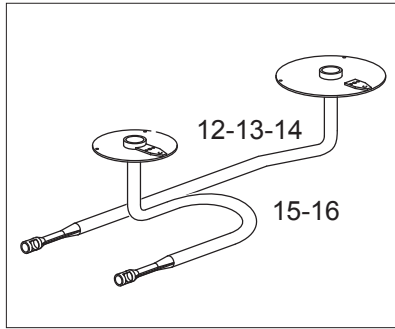

Nr.	Code	Title	Recommended
1.	185734	<i>BURNER CAP 7000 KCAL</i>	✓
2.	200656	<i>BURNER 7KW</i>	
5.	185732	<i>PILOT BURNER FLEX 2.0</i>	✓
7.	INIETTORE	<i>SEE HANDBOOK NOZZLES</i>	
8.	173386	<i>FRONT BURNER PILOT PIPE</i>	
9.	173387	<i>BACK BURNER PILOT PIPE</i>	
10.	RTCU700391	<i>NUT</i>	
11.	RTCU700374	<i>THERMOCOUPLE</i>	✓
12.	185740	<i>BACK BURNER DISTRIBUTION PIPE</i>	
15.	185738	<i>FRONT BURNER DISTRIBUTION PIPE</i>	
17.	167184	<i>SAFETY VALVE BRIDLE</i>	✓
18.	167997	<i>SAFETY VALVE</i>	✓
19.	RTCU900018	<i>BICONE D.6</i>	✓
20.	RTCU900019	<i>NUT D.6</i>	✓
21.	RTCU900012	<i>BICONE D.10</i>	✓
22.	RTCU700297	<i>NUT D.10</i>	✓
23.	173320	<i>INJECTOR SUPPORT TOP G4SF77</i>	
24.	KFB70S	<i>COMPLETE ENAMELLED BURNER KIT 7KW</i>	
26.	KFB11S	<i>COMPLETE ENAMELLED BURNER KIT 11KW</i>