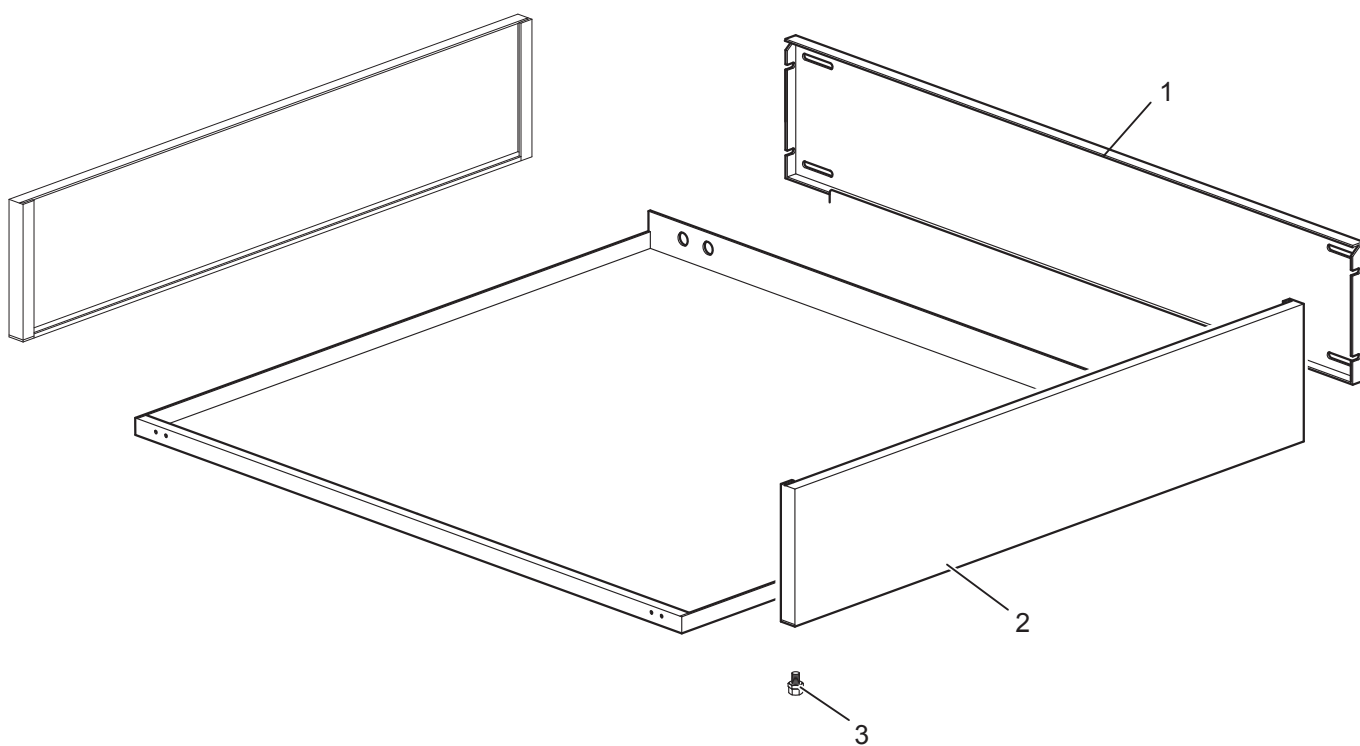

Nr.	Code	Title	Recommended
1.	184977	CHIMNEY GRILL	
2.	185746	SINGLE CAST IRON GRID D.	
3.	186468	STAINLESS STEEL GRID	
4.	163603	TOP CONNECTION	
5.	171594	CONTROL PANEL	
6.	176318	CLIPS	✓
7.	171439	NUT	✓
9.	171437	BURNER KNOB	✓
10.	174332	KNOB RING	✓
11.	RTCU700274	SINGLE CAST IRON GRID	