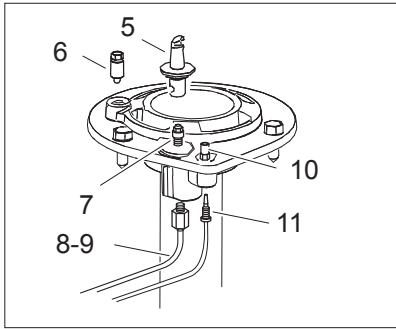

Nr.	Code	Title	Recommended
1.	185734	<i>BURNER CAP 7000 KCAL</i>	✓
2.	200656	<i>BURNER 7KW</i>	
5.	185732	<i>PILOT BURNER FLEX 2.0</i>	✓
7.	INIETTORE	<i>SEE HANDBOOK NOZZLES</i>	
8.	173386	<i>FRONT BURNER PILOT PIPE</i>	
9.	173387	<i>BACK BURNER PILOT PIPE</i>	
10.	RTCU700391	<i>NUT</i>	
11.	RTCU700374	<i>THERMOCOUPLE</i>	✓
12.	185740	<i>BACK BURNER DISTRIBUTION PIPE</i>	
15.	185738	<i>FRONT BURNER DISTRIBUTION PIPE</i>	
17.	167184	<i>SAFETY VALVE BRIDLE</i>	✓
18.	167997	<i>SAFETY VALVE</i>	✓
19.	RTCU900018	<i>BICONE D.6</i>	✓
20.	RTCU900019	<i>NUT D.6</i>	✓
21.	RTCU900012	<i>BICONE D.10</i>	✓
22.	RTCU700297	<i>NUT D.10</i>	✓
23.	173320	<i>INJECTOR SUPPORT TOP G4SF77</i>	
24.	KFB70S	<i>COMPLETE ENAMELLED BURNER KIT 7KW</i>	
26.	KFB11S	<i>COMPLETE ENAMELLED BURNER KIT 11KW</i>