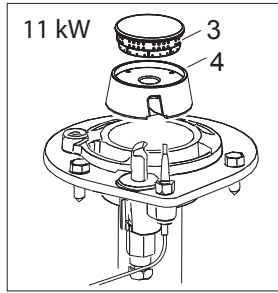

Nr.	Code	Title	Recommended
1.	185734	BURNER CAP 7000 KCAL	✓
2.	185726	BURNER 7KW	✓
3.	185736	BURNER CAP 11000 KCAL	✓
4.	185729	BURNER 11KW	✓
5.	185732	PILOT BURNER FLEX 2.0	✓
6.	185752		
7.	INIETTORE	SEE HANDBOOK NOZZLES	
8.	173390	FRONT BURNER PILOT PIPE	
9.	173391	BACK BURNER PILOT PIPE	
10.	RTC700391	NUT	
11.	RTC700374	THERMOCOUPLE	✓
12.	185742	FRONT BURNER DISTRIBUTION PIPE	
15.	185744	BACK BURNER DISTRIBUTION PIPE	
17.	167184	SAFETY VALVE BRIDLE	✓
18.	167997	SAFETY VALVE	✓
19.	RTC900018	BICONE D.6	✓
20.	RTC900019	NUT D.6	✓
21.	RTC900012	BICONE D.10	✓
22.	RTC700297	NUT D.10	✓
23.	173320	INJECTOR SUPPORT TOP G4SF77	
24.	RTC800185	GASKET FOR COMMUTATOR ROD	✓
25.	167516	COMMUTATOR	✓
26.	RTC800152	SAFETY THERMOSTAT	✓
27.	166465	GREEN WARNING LIGHT	✓
28.	166466	ORANGE LAMP LIGHT	✓
29.	RTC600067	WORKING THERMOSTAT	✓
30.	RTBF800138	CHOCK PG21	
31.	KFB70S	COMPLETE ENAMELLED BURNER KIT 7KW	
32.	KFB70N	COMPLETE NICKELLED BURNER KIT 7KW	
33.	KFB11S	COMPLETE ENAMELLED BURNER KIT 11KW	
34.	KFB11N	COMPLETE NICKELLED BURNER KIT 11KW