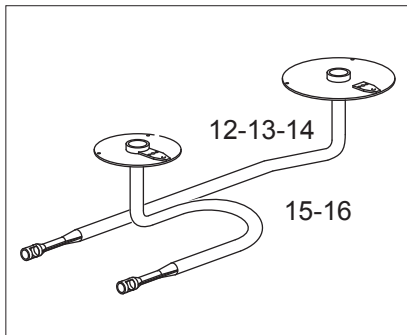

Nr.	Code	Title	Recommended
1.	185734	BURNER CAP 7000 KCAL	✓
2.	185726	BURNER 7KW	✓
3.	185736	BURNER CAP 11000 KCAL	✓
4.	185729	BURNER 11KW	✓
5.	185732	PILOT BURNER FLEX 2.0	✓
6.	185752		
7.	INIETTORE	SEE HANDBOOK NOZZLES	
8.	173390	FRONT BURNER PILOT PIPE	
9.	173391	BACK BURNER PILOT PIPE	
10.	RTC700391	NUT	
11.	RTC700374	THERMOCOUPLE	✓
12.	185742	FRONT BURNER DISTRIBUTION PIPE	
15.	185744	BACK BURNER DISTRIBUTION PIPE	
17.	167184	SAFETY VALVE BRIDLE	✓
18.	167997	SAFETY VALVE	✓
19.	RTC900018	BICONE D.6	✓
20.	RTC900019	NUT D.6	✓
21.	RTC900012	BICONE D.10	✓
22.	RTC700297	NUT D.10	✓
23.	173320	INJECTOR SUPPORT TOP G4SF77	
24.	RTC800185	GASKET FOR COMMUTATOR ROD	✓
25.	167516	COMMUTATOR	✓
26.	RTC800152	SAFETY THERMOSTAT	✓
27.	166465	GREEN WARNING LIGHT	✓
28.	166466	ORANGE LAMP LIGHT	✓
29.	RTC600067	WORKING THERMOSTAT	✓
30.	RTBF800138	CHOCK PG21	
31.	KFB70S	COMPLETE ENAMELLED BURNER KIT 7KW	
32.	KFB70N	COMPLETE NICKELLED BURNER KIT 7KW	
33.	KFB11S	COMPLETE ENAMELLED BURNER KIT 11KW	
34.	KFB11N	COMPLETE NICKELLED BURNER KIT 11KW