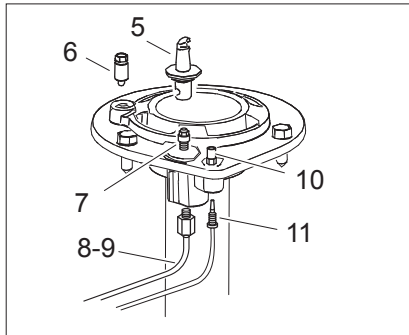

Nr.	Code	Title	Recommended
1.	185734	BURNER CAP 7000 KCAL	✓
2.	185726	BURNER 7KW	✓
3.	185736	BURNER CAP 11000 KCAL	✓
4.	185729	BURNER 11KW	✓
5.	185732	PILOT BURNER FLEX 2.0	✓
6.	185752		
7.	INIETTORE	SEE HANDBOOK NOZZLES	
8.	173390	FRONT BURNER PILOT PIPE	
9.	173391	BACK BURNER PILOT PIPE	
10.	RTC700391	NUT	
11.	RTC700374	THERMOCOUPLE	✓
12.	185742	FRONT BURNER DISTRIBUTION PIPE	
15.	185744	BACK BURNER DISTRIBUTION PIPE	
17.	167184	SAFETY VALVE BRIDLE	✓
18.	167997	SAFETY VALVE	✓
19.	RTC900018	BICONE D.6	✓
20.	RTC900019	NUT D.6	✓
21.	RTC900012	BICONE D.10	✓
22.	RTC700297	NUT D.10	✓
23.	173320	INJECTOR SUPPORT TOP G4SF77	
24.	RTC800185	GASKET FOR COMMUTATOR ROD	✓
25.	167516	COMMUTATOR	✓
26.	RTC800152	SAFETY THERMOSTAT	✓
27.	166465	GREEN WARNING LIGHT	✓
28.	166466	ORANGE LAMP LIGHT	✓
29.	RTC600067	WORKING THERMOSTAT	✓
30.	RTBF800138	CHOCK PG21	
31.	KFB70S	COMPLETE ENAMELLED BURNER KIT 7KW	
32.	KFB70N	COMPLETE NICKELLED BURNER KIT 7KW	
33.	KFB11S	COMPLETE ENAMELLED BURNER KIT 11KW	
34.	KFB11N	COMPLETE NICKELLED BURNER KIT 11KW