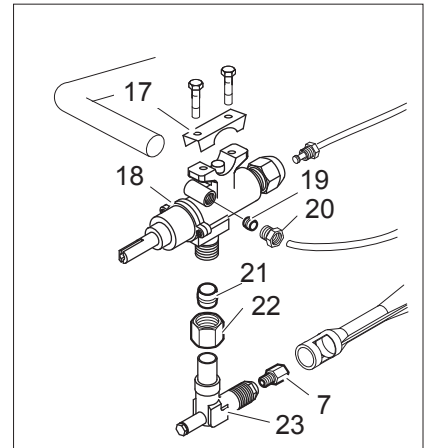

Nr.	Code	Title	Recommended
1.	185734	BURNER CAP 7000 KCAL	✓
2.	185726	BURNER 7KW	✓
3.	185736	BURNER CAP 11000 KCAL	✓
4.	185729	BURNER 11KW	✓
5.	185732	PILOT BURNER FLEX 2.0	✓
6.	185752		
7.	INIETTORE	SEE HANDBOOK NOZZLES	
8.	173390	FRONT BURNER PILOT PIPE	
9.	173391	BACK BURNER PILOT PIPE	
10.	RTC700391	NUT	
11.	RTC700374	THERMOCOUPLE	✓
12.	185742	FRONT BURNER DISTRIBUTION PIPE	
15.	185744	BACK BURNER DISTRIBUTION PIPE	
17.	167184	SAFETY VALVE BRIDLE	✓
18.	167997	SAFETY VALVE	✓
19.	RTC900018	BICONE D.6	✓
20.	RTC900019	NUT D.6	✓
21.	RTC900012	BICONE D.10	✓
22.	RTC700297	NUT D.10	✓
23.	173320	INJECTOR SUPPORT TOP G4SF77	
24.	RTC800185	GASKET FOR COMMUTATOR ROD	✓
25.	167516	COMMUTATOR	✓
26.	RTC800152	SAFETY THERMOSTAT	✓
27.	166465	GREEN WARNING LIGHT	✓
28.	166466	ORANGE LAMP LIGHT	✓
29.	RTC600067	WORKING THERMOSTAT	✓
30.	RTBF800138	CHOCK PG21	
31.	KFB70S	COMPLETE ENAMELLED BURNER KIT 7KW	
32.	KFB70N	COMPLETE NICKELLED BURNER KIT 7KW	
33.	KFB11S	COMPLETE ENAMELLED BURNER KIT 11KW	
34.	KFB11N	COMPLETE NICKELLED BURNER KIT 11KW