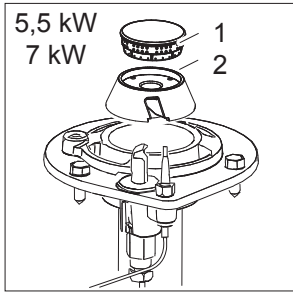

Nr.	Code	Title	Recommended
1.	185734	BURNER CAP 7000 KCAL	✓
2.	185726	BURNER 7KW	✓
3.	185736	BURNER CAP 11000 KCAL	✓
4.	185729	BURNER 11KW	✓
5.	185732	PILOT BURNER FLEX 2.0	✓
6.	185752		
7.	INIETTORE	SEE HANDBOOK NOZZLES	
8.	173390	FRONT BURNER PILOT PIPE	
9.	173391	BACK BURNER PILOT PIPE	
10.	RTC700391	NUT	
11.	RTC700374	THERMOCOUPLE	✓
12.	185742	FRONT BURNER DISTRIBUTION PIPE	
15.	185744	BACK BURNER DISTRIBUTION PIPE	
17.	167184	SAFETY VALVE BRIDLE	✓
18.	167997	SAFETY VALVE	✓
19.	RTC900018	BICONE D.6	✓
20.	RTC900019	NUT D.6	✓
21.	RTC900012	BICONE D.10	✓
22.	RTC700297	NUT D.10	✓
23.	173320	INJECTOR SUPPORT TOP G4SF77	
24.	RTC800185	GASKET FOR COMMUTATOR ROD	✓
25.	167516	COMMUTATOR	✓
26.	RTC800152	SAFETY THERMOSTAT	✓
27.	166465	GREEN WARNING LIGHT	✓
28.	166466	ORANGE LAMP LIGHT	✓
29.	RTC600067	WORKING THERMOSTAT	✓
30.	RTBF800138	CHOCK PG21	
31.	KFB70S	COMPLETE ENAMELLED BURNER KIT 7KW	
32.	KFB70N	COMPLETE NICKELLED BURNER KIT 7KW	
33.	KFB11S	COMPLETE ENAMELLED BURNER KIT 11KW	
34.	KFB11N	COMPLETE NICKELLED BURNER KIT 11KW