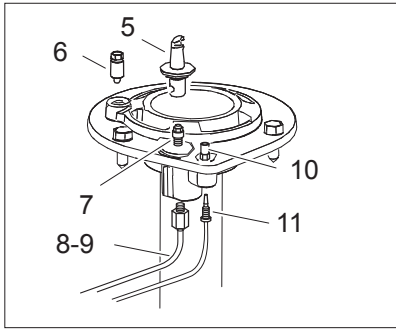

Nr.	Code	Title	Recommended
1.	185734	<i>BURNER CAP 7000 KCAL</i>	✓
2.	185726	<i>BURNER 7KW</i>	✓
3.	185736	<i>BURNER CAP 11000 KCAL</i>	✓
4.	185729	<i>BURNER 11KW</i>	✓
5.	185732	<i>PILOT BURNER FLEX 2.0</i>	✓
6.	185752		✓
7.	INIETTORE	<i>SEE HANDBOOK NOZZLES</i>	
8.	173390	<i>FRONT BURNER PILOT PIPE</i>	
9.	173391	<i>BACK BURNER PILOT PIPE</i>	
10.	RTCU700391	<i>NUT</i>	
11.	RTCU700374	<i>THERMOCOUPLE</i>	✓
12.	185744	<i>BACK BURNER DISTRIBUTION PIPE</i>	
15.	185742	<i>FRONT BURNER DISTRIBUTION PIPE</i>	
17.	167184	<i>SAFETY VALVE BRIDLE</i>	✓
18.	167997	<i>SAFETY VALVE</i>	✓
19.	RTCU900018	<i>BICONE D.6</i>	✓
20.	RTCU900019	<i>NUT D.6</i>	✓
21.	RTCU900012	<i>BICONE D.10</i>	✓
22.	RTCU700297	<i>NUT D.10</i>	✓
23.	173320	<i>INJECTOR SUPPORT TOP G4SF77</i>	
24.	KFB70N	<i>COMPLETE NICKELLED BURNER KIT 7KW</i>	
25.	KFB70S	<i>COMPLETE ENAMELLED BURNER KIT 7KW</i>	
26.	KFB11N	<i>COMPLETE NICKELLED BURNER KIT 11KW</i>	
27.	KFB11S	<i>COMPLETE ENAMELLED BURNER KIT 11KW</i>