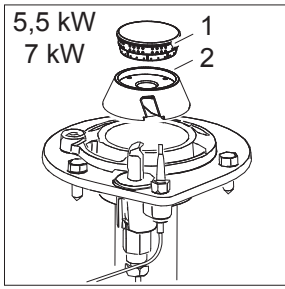

Nr.	Code	Title	Recommended
1.	185734	<i>BURNER CAP 7000 KCAL</i>	✓
2.	185726	<i>BURNER 7KW</i>	✓
3.	185736	<i>BURNER CAP 11000 KCAL</i>	✓
4.	185729	<i>BURNER 11KW</i>	✓
5.	185732	<i>PILOT BURNER FLEX 2.0</i>	✓
6.	185752		✓
7.	INIETTORE	<i>SEE HANDBOOK NOZZLES</i>	
8.	173390	<i>FRONT BURNER PILOT PIPE</i>	
9.	173391	<i>BACK BURNER PILOT PIPE</i>	
10.	RTCU700391	<i>NUT</i>	
11.	RTCU700374	<i>THERMOCOUPLE</i>	✓
12.	185744	<i>BACK BURNER DISTRIBUTION PIPE</i>	
15.	185742	<i>FRONT BURNER DISTRIBUTION PIPE</i>	
17.	167184	<i>SAFETY VALVE BRIDLE</i>	✓
18.	167997	<i>SAFETY VALVE</i>	✓
19.	RTCU900018	<i>BICONE D.6</i>	✓
20.	RTCU900019	<i>NUT D.6</i>	✓
21.	RTCU900012	<i>BICONE D.10</i>	✓
22.	RTCU700297	<i>NUT D.10</i>	✓
23.	173320	<i>INJECTOR SUPPORT TOP G4SF77</i>	
24.	KFB70N	<i>COMPLETE NICKELLED BURNER KIT 7KW</i>	
25.	KFB70S	<i>COMPLETE ENAMELLED BURNER KIT 7KW</i>	
26.	KFB11N	<i>COMPLETE NICKELLED BURNER KIT 11KW</i>	
27.	KFB11S	<i>COMPLETE ENAMELLED BURNER KIT 11KW</i>