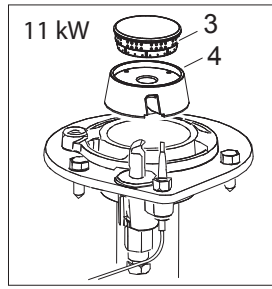

Nr.	Code	Title	Recommended
1.	185734	<i>BURNER CAP 7000 KCAL</i>	✓
2.	185726	<i>BURNER 7KW</i>	✓
3.	185736	<i>BURNER CAP 11000 KCAL</i>	✓
4.	185729	<i>BURNER 11KW</i>	✓
5.	185732	<i>PILOT BURNER FLEX 2.0</i>	✓
6.	185752		✓
7.	INIETTORE	<i>SEE HANDBOOK NOZZLES</i>	
8.	173390	<i>FRONT BURNER PILOT PIPE</i>	
9.	173391	<i>BACK BURNER PILOT PIPE</i>	
10.	RTCU700391	<i>NUT</i>	
11.	RTCU700374	<i>THERMOCOUPLE</i>	✓
12.	185744	<i>BACK BURNER DISTRIBUTION PIPE</i>	
15.	185742	<i>FRONT BURNER DISTRIBUTION PIPE</i>	
17.	167184	<i>SAFETY VALVE BRIDLE</i>	✓
18.	167997	<i>SAFETY VALVE</i>	✓
19.	RTCU900018	<i>BICONE D.6</i>	✓
20.	RTCU900019	<i>NUT D.6</i>	✓
21.	RTCU900012	<i>BICONE D.10</i>	✓
22.	RTCU700297	<i>NUT D.10</i>	✓
23.	173320	<i>INJECTOR SUPPORT TOP G4SF77</i>	
24.	KFB70N	<i>COMPLETE NICKELLED BURNER KIT 7KW</i>	
25.	KFB70S	<i>COMPLETE ENAMELLED BURNER KIT 7KW</i>	
26.	KFB11N	<i>COMPLETE NICKELLED BURNER KIT 11KW</i>	
27.	KFB11S	<i>COMPLETE ENAMELLED BURNER KIT 11KW</i>