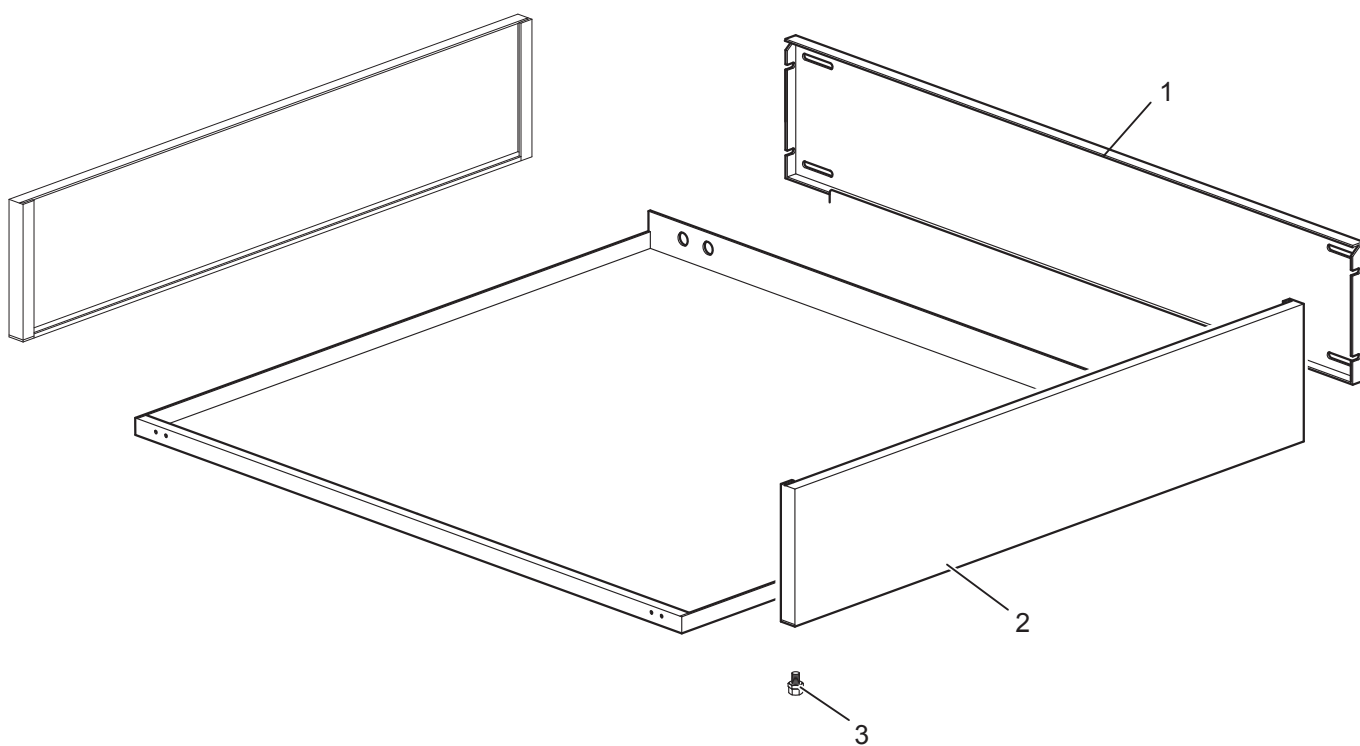

Nr.	Code	Title	Recommended
1.	182799	CHIMNEY GRILL	
2.	182797	CHIMNEY GRILL	
3.	185745	SINGLE CAST IRON GRID	
4.	185747	SINGLE CAST IRON GRID	
5.	163603	TOP CONNECTION	
6.	183418	CONTROL PANEL	
7.	171439	NUT	✓
8.	176318	CLIPS	✓
10.	171437	BURNER KNOB	✓
11.	174332	KNOB RING	✓
12.	186467	STAINLESS STEEL GRID	