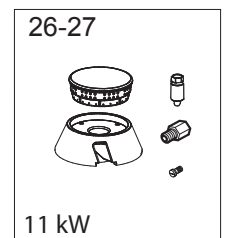

Nr.	Code	Title	Recommended
1.	185734	<i>BURNER CAP 7000 KCAL</i>	✓
2.	185726	<i>BURNER 7KW</i>	✓
3.	185736	<i>BURNER CAP 11000 KCAL</i>	✓
4.	185729	<i>BURNER 11KW</i>	✓
5.	185732	<i>PILOT BURNER FLEX 2.0</i>	✓
6.	185752		✓
7.	INIETTORE	<i>SEE HANDBOOK NOZZLES</i>	
8.	173390	<i>FRONT BURNER PILOT PIPE</i>	
9.	173391	<i>BACK BURNER PILOT PIPE</i>	
10.	RTCU700391	<i>NUT</i>	
11.	RTCU700374	<i>THERMOCOUPLE</i>	✓
12.	185744	<i>BACK BURNER DISTRIBUTION PIPE</i>	
15.	185742	<i>FRONT BURNER DISTRIBUTION PIPE</i>	
17.	167184	<i>SAFETY VALVE BRIDLE</i>	✓
18.	167997	<i>SAFETY VALVE</i>	✓
19.	RTCU900018	<i>BICONE D.6</i>	✓
20.	RTCU900019	<i>NUT D.6</i>	✓
21.	RTCU900012	<i>BICONE D.10</i>	✓
22.	RTCU700297	<i>NUT D.10</i>	✓
23.	173320	<i>INJECTOR SUPPORT TOP G4SF77</i>	
24.	KFB70N	<i>COMPLETE NICKELLED BURNER KIT 7KW</i>	
25.	KFB70S	<i>COMPLETE ENAMELLED BURNER KIT 7KW</i>	
26.	KFB11N	<i>COMPLETE NICKELLED BURNER KIT 11KW</i>	
27.	KFB11S	<i>COMPLETE ENAMELLED BURNER KIT 11KW</i>