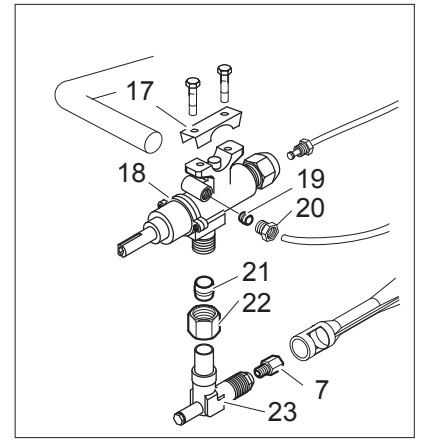

Nr.	Code	Title	Recommended
1.	185734	<i>BURNER CAP 7000 KCAL</i>	✓
2.	185726	<i>BURNER 7KW</i>	✓
3.	185736	<i>BURNER CAP 11000 KCAL</i>	✓
4.	185729	<i>BURNER 11KW</i>	✓
5.	185732	<i>PILOT BURNER FLEX 2.0</i>	✓
6.	185752		✓
7.	INIETTORE	<i>SEE HANDBOOK NOZZLES</i>	
8.	173390	<i>FRONT BURNER PILOT PIPE</i>	
9.	173391	<i>BACK BURNER PILOT PIPE</i>	
10.	RTCU700391	<i>NUT</i>	
11.	RTCU700374	<i>THERMOCOUPLE</i>	✓
12.	185744	<i>BACK BURNER DISTRIBUTION PIPE</i>	
15.	185742	<i>FRONT BURNER DISTRIBUTION PIPE</i>	
17.	167184	<i>SAFETY VALVE BRIDLE</i>	✓
18.	167997	<i>SAFETY VALVE</i>	✓
19.	RTCU900018	<i>BICONE D.6</i>	✓
20.	RTCU900019	<i>NUT D.6</i>	✓
21.	RTCU900012	<i>BICONE D.10</i>	✓
22.	RTCU700297	<i>NUT D.10</i>	✓
23.	173320	<i>INJECTOR SUPPORT TOP G4SF77</i>	
24.	KFB70N	<i>COMPLETE NICKELLED BURNER KIT 7KW</i>	
25.	KFB70S	<i>COMPLETE ENAMELLED BURNER KIT 7KW</i>	
26.	KFB11N	<i>COMPLETE NICKELLED BURNER KIT 11KW</i>	
27.	KFB11S	<i>COMPLETE ENAMELLED BURNER KIT 11KW</i>