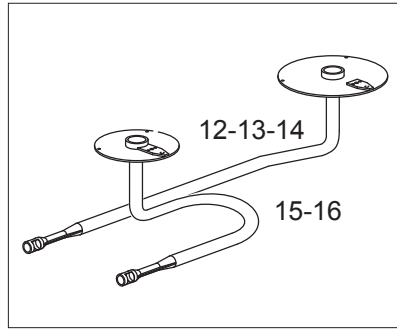

Nr.	Code	Title	Recommended
1.	185734	<i>BURNER CAP 7000 KCAL</i>	✓
2.	185726	<i>BURNER 7KW</i>	✓
3.	185736	<i>BURNER CAP 11000 KCAL</i>	✓
4.	185729	<i>BURNER 11KW</i>	✓
5.	185732	<i>PILOT BURNER FLEX 2.0</i>	✓
6.	185752		✓
7.	INIETTORE	<i>SEE HANDBOOK NOZZLES</i>	
8.	173390	<i>FRONT BURNER PILOT PIPE</i>	
9.	173391	<i>BACK BURNER PILOT PIPE</i>	
10.	RTCU700391	<i>NUT</i>	
11.	RTCU700374	<i>THERMOCOUPLE</i>	✓
12.	185744	<i>BACK BURNER DISTRIBUTION PIPE</i>	
15.	185742	<i>FRONT BURNER DISTRIBUTION PIPE</i>	
17.	167184	<i>SAFETY VALVE BRIDLE</i>	✓
18.	167997	<i>SAFETY VALVE</i>	✓
19.	RTCU900018	<i>BICONE D.6</i>	✓
20.	RTCU900019	<i>NUT D.6</i>	✓
21.	RTCU900012	<i>BICONE D.10</i>	✓
22.	RTCU700297	<i>NUT D.10</i>	✓
23.	173320	<i>INJECTOR SUPPORT TOP G4SF77</i>	
24.	KFB70N	<i>COMPLETE NICKELLED BURNER KIT 7KW</i>	
25.	KFB70S	<i>COMPLETE ENAMELLED BURNER KIT 7KW</i>	
26.	KFB11N	<i>COMPLETE NICKELLED BURNER KIT 11KW</i>	
27.	KFB11S	<i>COMPLETE ENAMELLED BURNER KIT 11KW</i>