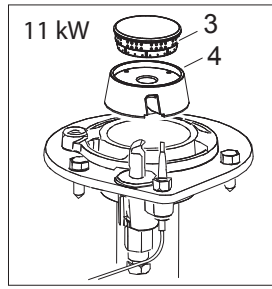

Nr.	Code	Title	Recommended
1.	185734	<i>BURNER CAP 7000 KCAL</i>	✓
2.	185726	<i>BURNER 7KW</i>	✓
3.	185736	<i>BURNER CAP 11000 KCAL</i>	✓
4.	185729	<i>BURNER 11KW</i>	
5.	185732	<i>PILOT BURNER FLEX 2.0</i>	✓
6.	185752		✓
7.	INIETTORE	<i>SEE HANDBOOK NOZZLES</i>	
8.	173390	<i>FRONT BURNER PILOT PIPE</i>	
9.	173391	<i>BACK BURNER PILOT PIPE</i>	
10.	RTCU700391	<i>NUT</i>	
11.	RTCU700374	<i>THERMOCOUPLE</i>	✓
12.	185744	<i>BACK BURNER DISTRIBUTION PIPE</i>	
15.	185742	<i>FRONT BURNER DISTRIBUTION PIPE</i>	
17.	167184	<i>SAFETY VALVE BRIDLE</i>	✓
18.	167997	<i>SAFETY VALVE</i>	✓
19.	RTCU900018	<i>BICONE D.6</i>	✓
20.	RTCU900019	<i>NUT D.6</i>	✓
21.	RTCU900012	<i>BICONE D.10</i>	✓
22.	RTCU700297	<i>NUT D.10</i>	✓
23.	173320	<i>INJECTOR SUPPORT TOP G4SF77</i>	
24.	KFB70N	<i>COMPLETE NICKELLED BURNER KIT 7KW</i>	
25.	KFB70S	<i>COMPLETE ENAMELLED BURNER KIT 7KW</i>	
26.	KFB11N	<i>COMPLETE NICKELLED BURNER KIT 11KW</i>	
27.	KFB11S	<i>COMPLETE ENAMELLED BURNER KIT 11KW</i>