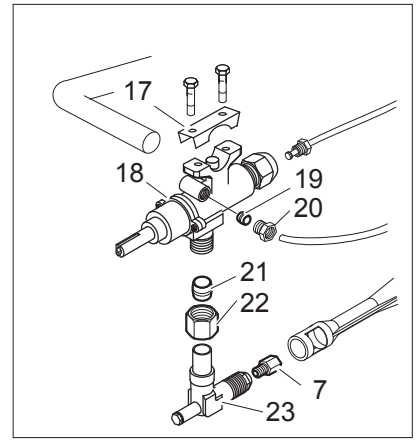

Nr.	Code	Title	Recommended
1.	185734	<i>BURNER CAP 7000 KCAL</i>	✓
2.	185726	<i>BURNER 7KW</i>	✓
3.	185736	<i>BURNER CAP 11000 KCAL</i>	✓
4.	185729	<i>BURNER 11KW</i>	
5.	185732	<i>PILOT BURNER FLEX 2.0</i>	✓
6.	185752		✓
7.	INIETTORE	<i>SEE HANDBOOK NOZZLES</i>	
8.	173390	<i>FRONT BURNER PILOT PIPE</i>	
9.	173391	<i>BACK BURNER PILOT PIPE</i>	
10.	RTCU700391	<i>NUT</i>	
11.	RTCU700374	<i>THERMOCOUPLE</i>	✓
12.	185744	<i>BACK BURNER DISTRIBUTION PIPE</i>	
15.	185742	<i>FRONT BURNER DISTRIBUTION PIPE</i>	
17.	167184	<i>SAFETY VALVE BRIDLE</i>	✓
18.	167997	<i>SAFETY VALVE</i>	✓
19.	RTCU900018	<i>BICONE D.6</i>	✓
20.	RTCU900019	<i>NUT D.6</i>	✓
21.	RTCU900012	<i>BICONE D.10</i>	✓
22.	RTCU700297	<i>NUT D.10</i>	✓
23.	173320	<i>INJECTOR SUPPORT TOP G4SF77</i>	
24.	KFB70N	<i>COMPLETE NICKELLED BURNER KIT 7KW</i>	
25.	KFB70S	<i>COMPLETE ENAMELLED BURNER KIT 7KW</i>	
26.	KFB11N	<i>COMPLETE NICKELLED BURNER KIT 11KW</i>	
27.	KFB11S	<i>COMPLETE ENAMELLED BURNER KIT 11KW</i>