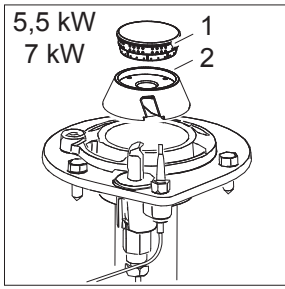

Nr.	Code	Title	Recommended
1.	185734	<i>BURNER CAP 7000 KCAL</i>	✓
2.	185726	<i>BURNER 7KW</i>	✓
3.	185736	<i>BURNER CAP 11000 KCAL</i>	✓
4.	185729	<i>BURNER 11KW</i>	
5.	185732	<i>PILOT BURNER FLEX 2.0</i>	✓
6.	185752		✓
7.	INIETTORE	<i>SEE HANDBOOK NOZZLES</i>	
8.	173390	<i>FRONT BURNER PILOT PIPE</i>	
9.	173391	<i>BACK BURNER PILOT PIPE</i>	
10.	RTCU700391	<i>NUT</i>	
11.	RTCU700374	<i>THERMOCOUPLE</i>	✓
12.	185744	<i>BACK BURNER DISTRIBUTION PIPE</i>	
15.	185742	<i>FRONT BURNER DISTRIBUTION PIPE</i>	
17.	167184	<i>SAFETY VALVE BRIDLE</i>	✓
18.	167997	<i>SAFETY VALVE</i>	✓
19.	RTCU900018	<i>BICONE D.6</i>	✓
20.	RTCU900019	<i>NUT D.6</i>	✓
21.	RTCU900012	<i>BICONE D.10</i>	✓
22.	RTCU700297	<i>NUT D.10</i>	✓
23.	173320	<i>INJECTOR SUPPORT TOP G4SF77</i>	
24.	KFB70N	<i>COMPLETE NICKELLED BURNER KIT 7KW</i>	
25.	KFB70S	<i>COMPLETE ENAMELLED BURNER KIT 7KW</i>	
26.	KFB11N	<i>COMPLETE NICKELLED BURNER KIT 11KW</i>	
27.	KFB11S	<i>COMPLETE ENAMELLED BURNER KIT 11KW</i>