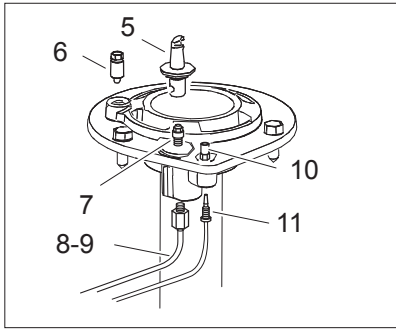

Nr.	Code	Title	Recommended
1.	185734	<i>BURNER CAP 7000 KCAL</i>	✓
2.	185726	<i>BURNER 7KW</i>	✓
3.	185736	<i>BURNER CAP 11000 KCAL</i>	✓
4.	185729	<i>BURNER 11KW</i>	
5.	185732	<i>PILOT BURNER FLEX 2.0</i>	✓
6.	185752		✓
7.	INIETTORE	<i>SEE HANDBOOK NOZZLES</i>	
8.	173390	<i>FRONT BURNER PILOT PIPE</i>	
9.	173391	<i>BACK BURNER PILOT PIPE</i>	
10.	RTCU700391	<i>NUT</i>	
11.	RTCU700374	<i>THERMOCOUPLE</i>	✓
12.	185744	<i>BACK BURNER DISTRIBUTION PIPE</i>	
15.	185742	<i>FRONT BURNER DISTRIBUTION PIPE</i>	
17.	167184	<i>SAFETY VALVE BRIDLE</i>	✓
18.	167997	<i>SAFETY VALVE</i>	✓
19.	RTCU900018	<i>BICONE D.6</i>	✓
20.	RTCU900019	<i>NUT D.6</i>	✓
21.	RTCU900012	<i>BICONE D.10</i>	✓
22.	RTCU700297	<i>NUT D.10</i>	✓
23.	173320	<i>INJECTOR SUPPORT TOP G4SF77</i>	
24.	KFB70N	<i>COMPLETE NICKELLED BURNER KIT 7KW</i>	
25.	KFB70S	<i>COMPLETE ENAMELLED BURNER KIT 7KW</i>	
26.	KFB11N	<i>COMPLETE NICKELLED BURNER KIT 11KW</i>	
27.	KFB11S	<i>COMPLETE ENAMELLED BURNER KIT 11KW</i>