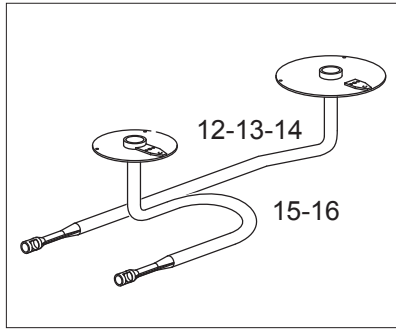

Nr.	Code	Title	Recommended
1.	185734	<i>BURNER CAP 7000 KCAL</i>	✓
2.	185726	<i>BURNER 7KW</i>	✓
3.	185736	<i>BURNER CAP 11000 KCAL</i>	✓
4.	185729	<i>BURNER 11KW</i>	
5.	185732	<i>PILOT BURNER FLEX 2.0</i>	✓
6.	185752		✓
7.	INIETTORE	<i>SEE HANDBOOK NOZZLES</i>	
8.	173390	<i>FRONT BURNER PILOT PIPE</i>	
9.	173391	<i>BACK BURNER PILOT PIPE</i>	
10.	RTCU700391	<i>NUT</i>	
11.	RTCU700374	<i>THERMOCOUPLE</i>	✓
12.	185744	<i>BACK BURNER DISTRIBUTION PIPE</i>	
15.	185742	<i>FRONT BURNER DISTRIBUTION PIPE</i>	
17.	167184	<i>SAFETY VALVE BRIDLE</i>	✓
18.	167997	<i>SAFETY VALVE</i>	✓
19.	RTCU900018	<i>BICONE D.6</i>	✓
20.	RTCU900019	<i>NUT D.6</i>	✓
21.	RTCU900012	<i>BICONE D.10</i>	✓
22.	RTCU700297	<i>NUT D.10</i>	✓
23.	173320	<i>INJECTOR SUPPORT TOP G4SF77</i>	
24.	KFB70N	<i>COMPLETE NICKELLED BURNER KIT 7KW</i>	
25.	KFB70S	<i>COMPLETE ENAMELLED BURNER KIT 7KW</i>	
26.	KFB11N	<i>COMPLETE NICKELLED BURNER KIT 11KW</i>	
27.	KFB11S	<i>COMPLETE ENAMELLED BURNER KIT 11KW</i>